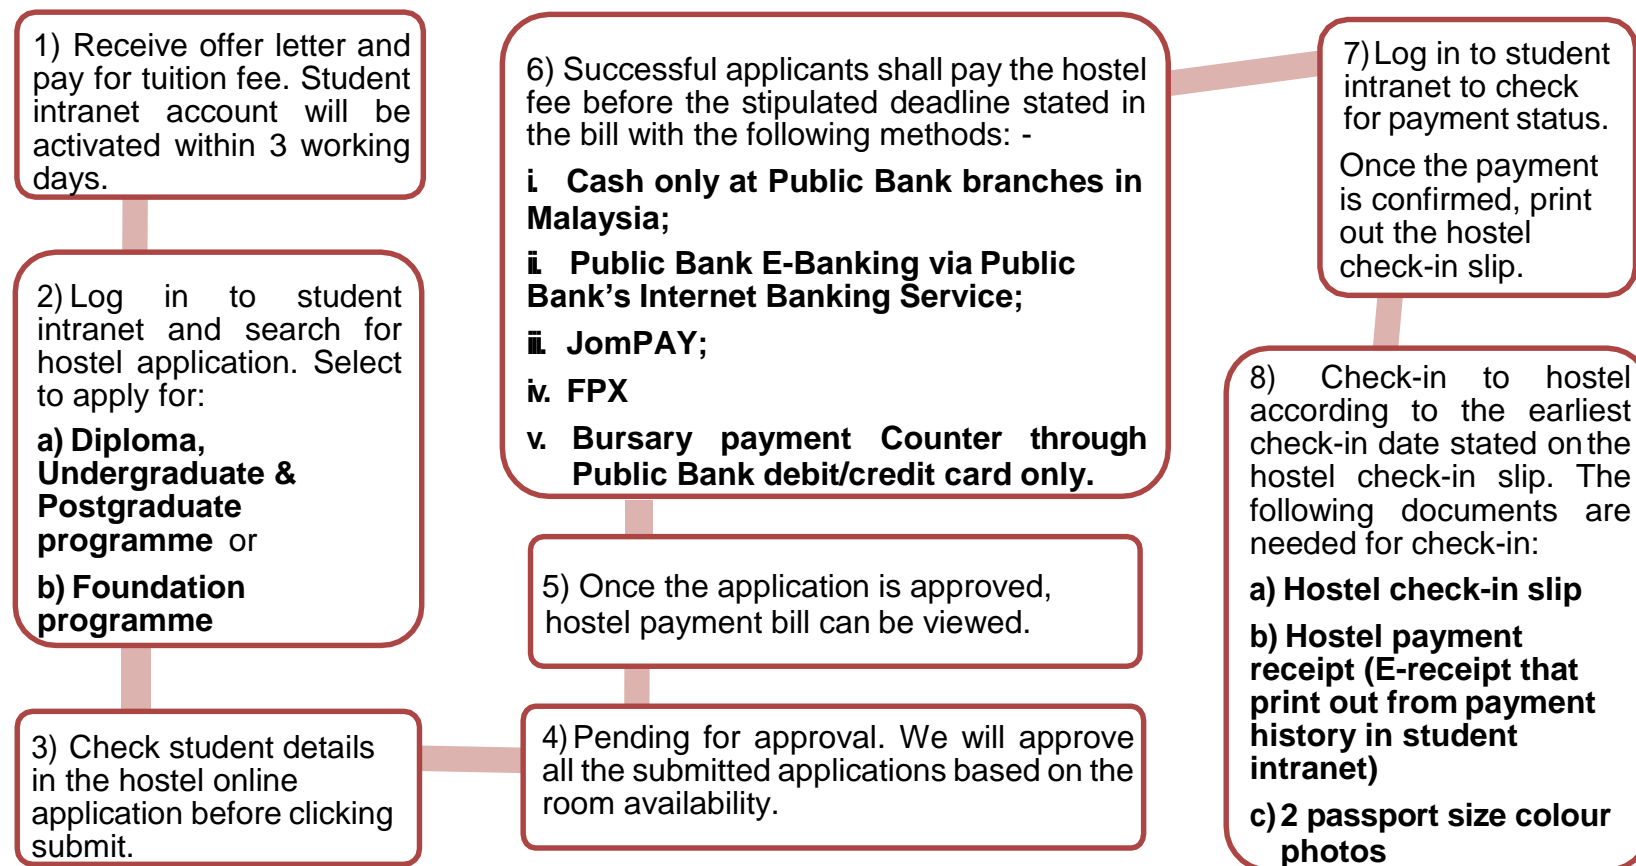

On-campus hostel online application procedure (for new applicant)

Only full-time students are entitled to apply for the On-Campus Hostel.

*Hostel availability is based on first-come-first-served.