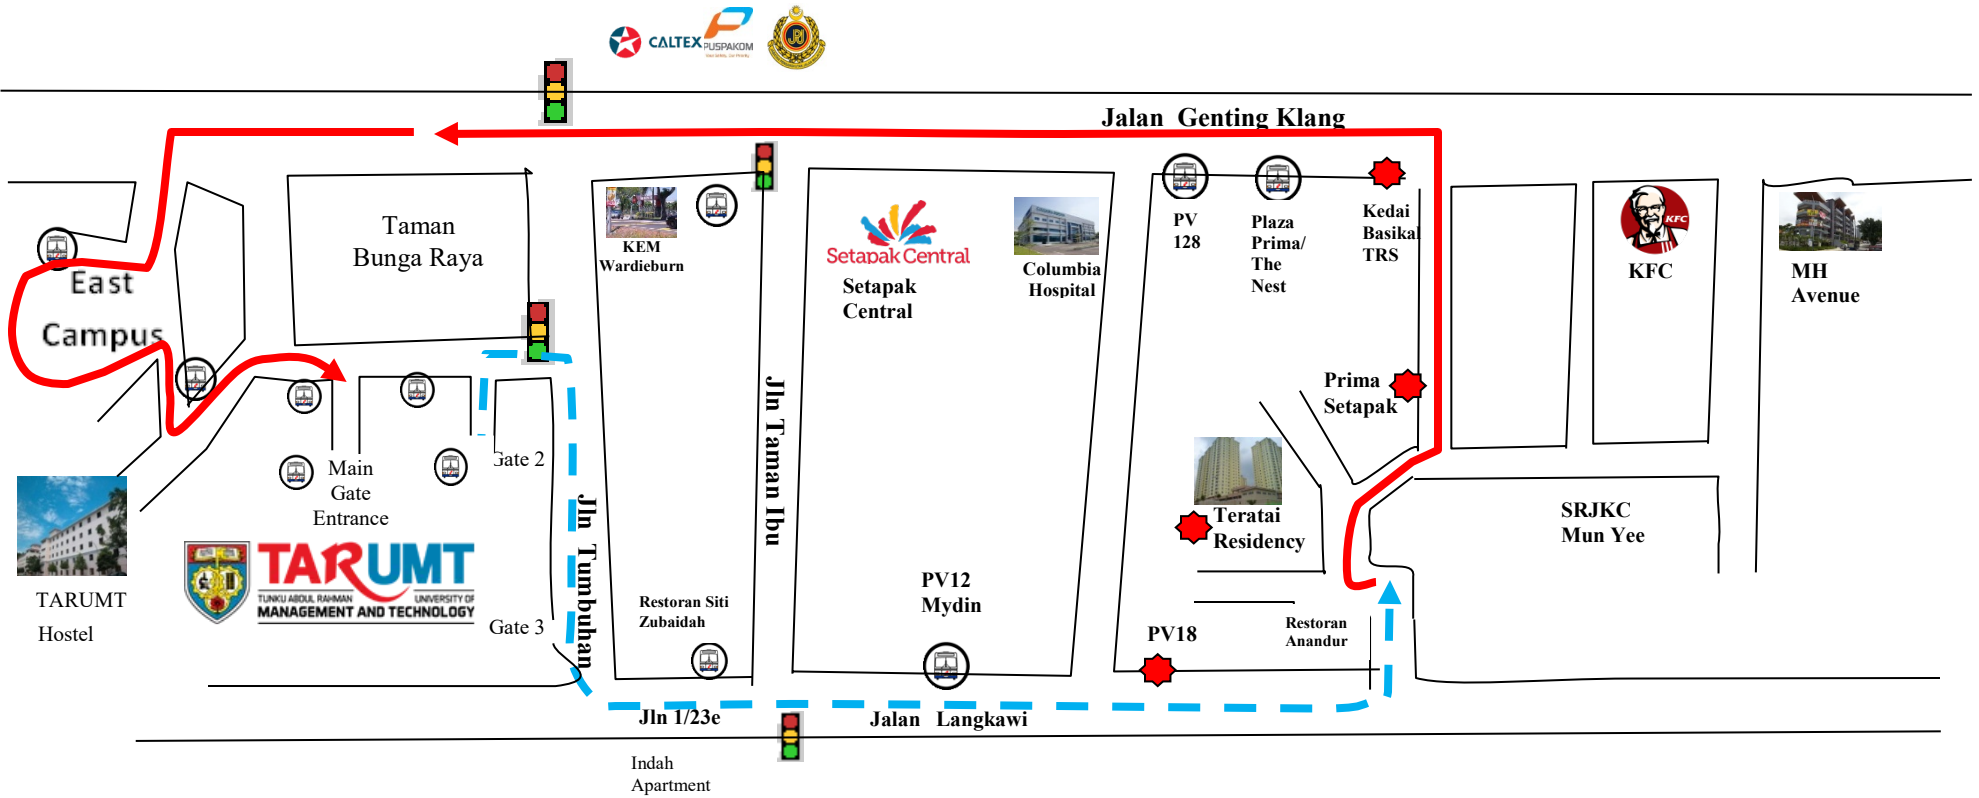

BUS ROUTE TO AND FRO GENTING KLANG - TAR UMT

Assigned Bus Stop

Pick up & Drop off Point only

From Teratai Residency to TAR UMT

From TAR UMT Bus Stop to Teratai Residency

Dikemaskini pada 10-Nov-2022/ysc