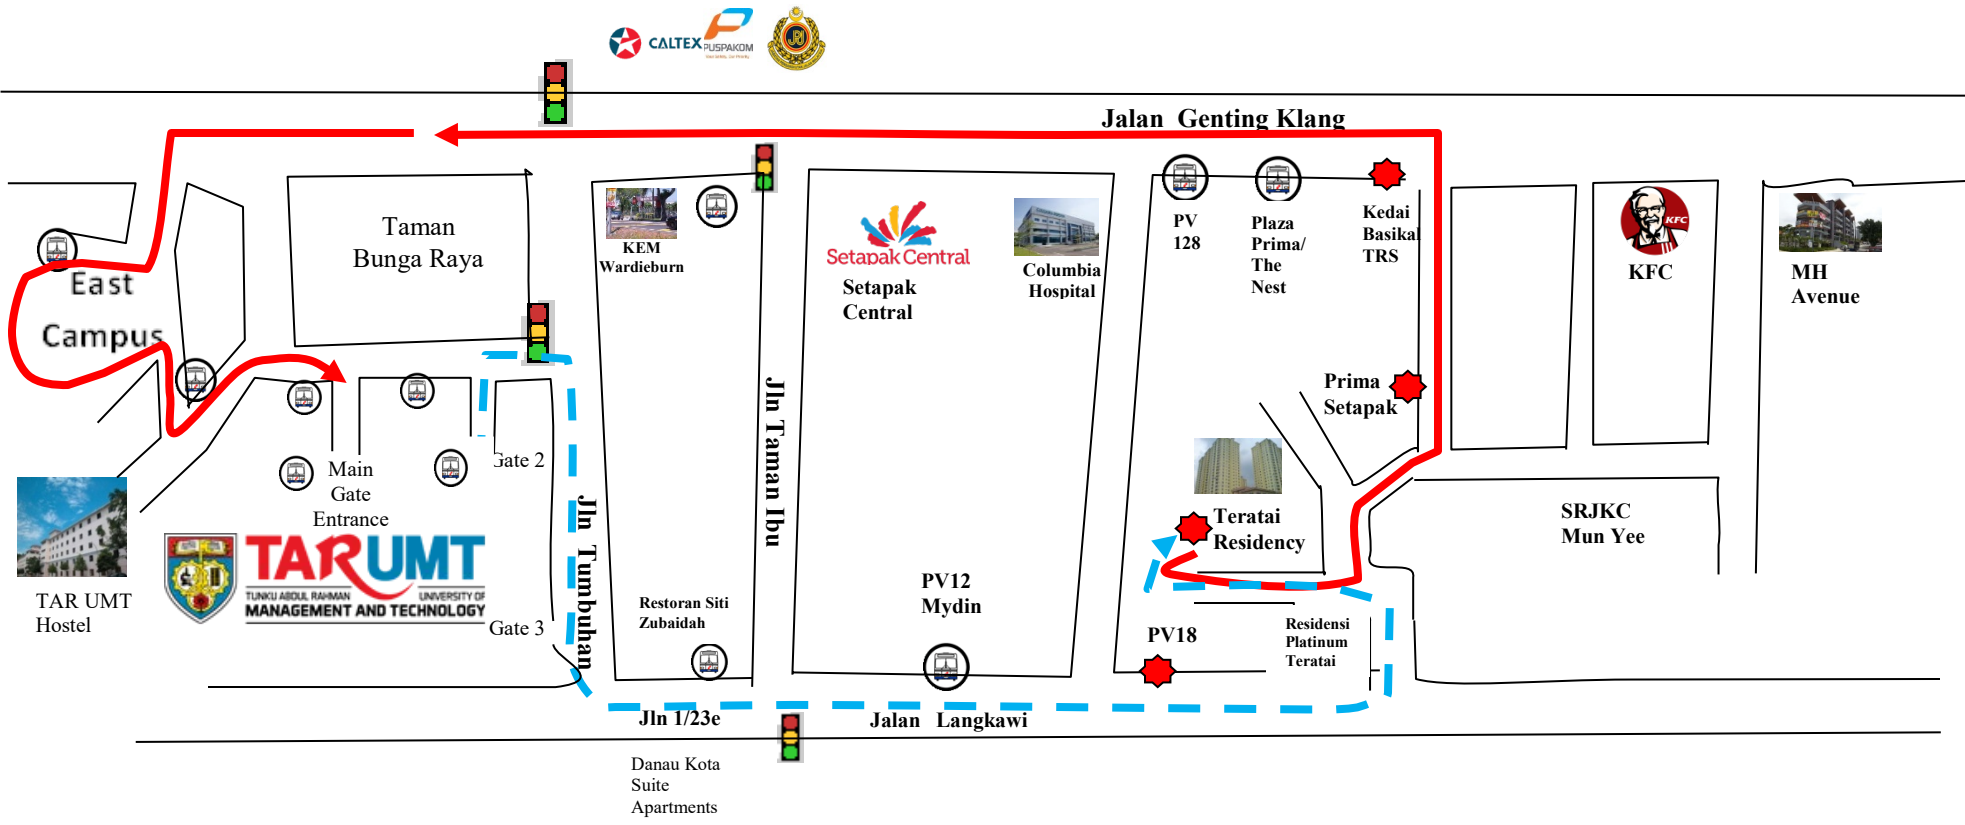

# BUS ROUTE TO AND FRO TERATAI RESIDENCY - TAR UMT

	Assigned Bus Stop		Pick up & Drop off Point only		From Teratai Residency to TAR UMT
					From TAR UMT Bus Stop to Teratai Residency