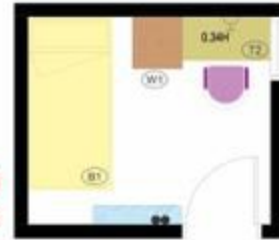

Contact:-

Patrick 012-226 5313
David 012-681 5093
Ms Supi 011-2151 9013

TYPE A

Unit Size 913sq.ft

Unit	A1	A2	A3
Type	Double	Double	Single

(A2) Bedroom 1

(A1)
Master
Bedroom

(A3)
Bedroom 2

TYPE B

Unit Size 1083sq.ft

Unit	B1	B2	B3
Type	Double	Double	Single

(B1)
Master
Bedroom

(B2)
Bedroom 1

(B3)
Bedroom 2

TYPE D

Unit Size 1213sq.ft