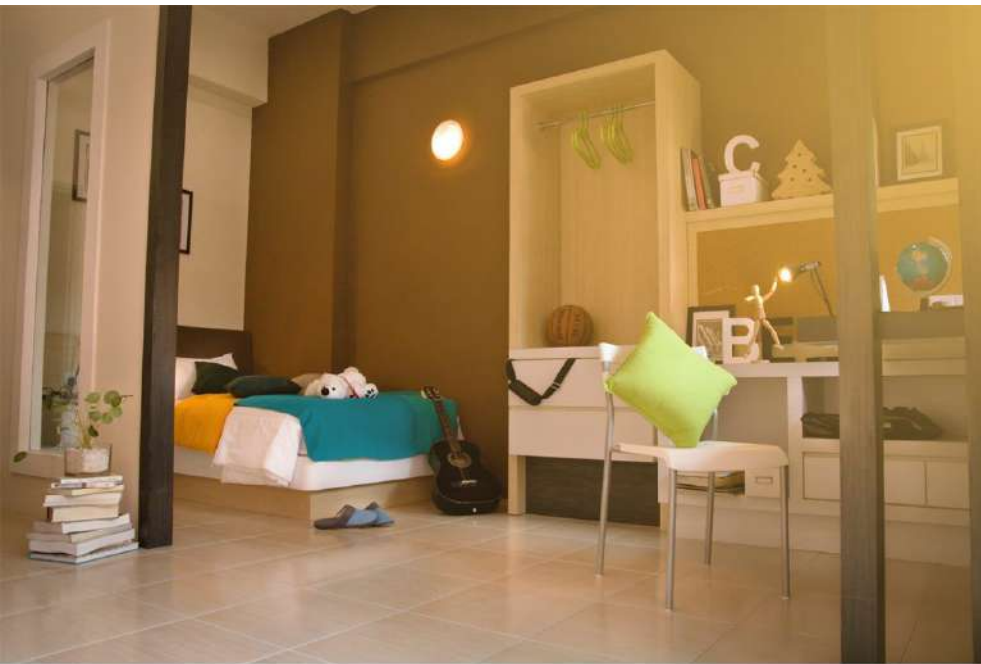

+6017-5135088 JOYCE
+6017-6614088 SHIKIN
www.mhunilodge.com

Rental rates per room 房间价格表

Selection 选择	Room Type 房型	Rental (per month) 租金(每月)	Security Deposit 保证金	Processing Fee 手续费	Total 1 st payment 第一次缴费
En-suite bathroom 个人卫浴设备					
	Studio with kitchenette 一室一厅公寓	460	1170	25	1655
	En- Suite with balcony 单人套房(露台)	370	990	25	1385
	En- Suite without balcony 单人套房(标准型)	350	950	25	1325
Shared bathroom 两房共用卫浴设备					
	Single with balcony 单人间(露台)	310	870	25	1205
	Single without balcony 单人间(标准型)	290	830	25	1145
	Small single without balcony 单人间(优惠型)	220	690	25	935
3-bedroom unit 三房公寓					
	Large (3 queen size bed) 1套房+2单人间(双人床)	980	2710	50	3740
	Standard (3 queen size bed) 1套房+2单人间(双人床)	940	2630	50	3620

Single room with Balcony

- 3' Single Bed
 - Private Balcony
 - Shared Bathroom
 - Shared Kitchenette
- Full and free access to all facilities available !!!

Single room

- 3' Single Bed
- Shared Bathroom
- Shared Kitchenette

Full and free access to all facilities available !!!

Studio with kitchenette

- 5' Queen size Bed
- Private Balcony
- Private Car Park
- Private Bathroom
- Personal kitchenette

Full and free access to all facilities available !!!

INTELLIGENT • MODERN • COMFORT

Type 2 Whole Unit

- 5' Queen size Bed
- 1 Private Bathroom
- 1 Private Balcony
- Shared Kitchenette

Full and free access to all facilities available !!!

En-Suite

- 3 1/2' Single Bed
- Private Bathroom
- Shared Kitchenette