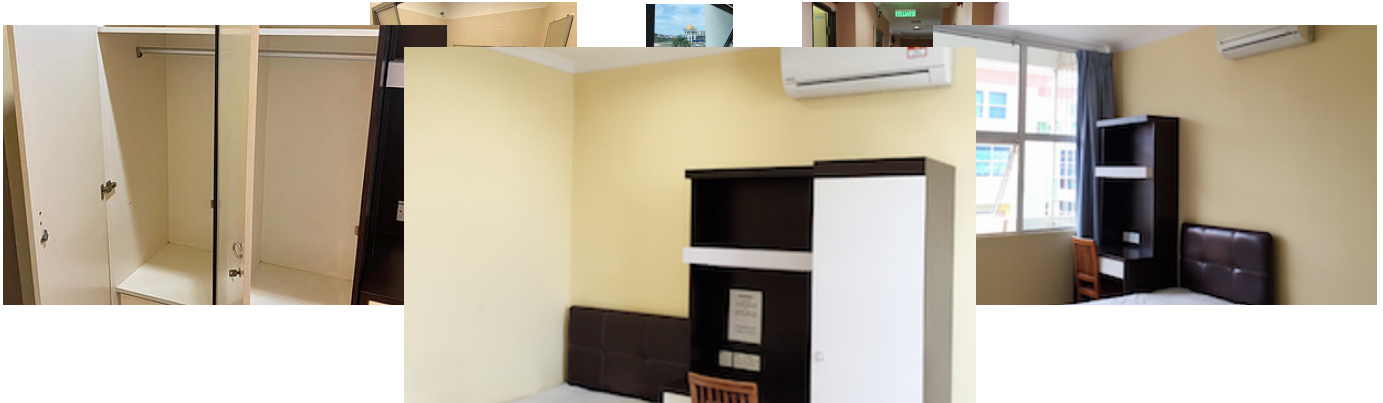

Shared Apartment  
(Alamesra Sulaman, KK)

Book Now

Policies, Fees & Charges

- Rental includes Water charges.
- RM 50 quota for Electricity Usage per month.
- Electricity will be recorded monthly according to individual meter.
- Rental varies from length of stay or lease period.

From RM500 per month  
(Students / Professionals)

- Double / Triple Beds
- **Private Bathroom**
- 106 - 215 sqft
- 1-2 pax
- Street View
- **Power Socket x2 - x6**
- Work Desks x1 - x2
- Air Conditioner x1
- Ceiling Fan x1

Facilities & Amenities

- 3 Star Hotel Mattress and Pillows
- **Card Access for Maximum Security**
- **Cleaning Services**
- Microwave
- CCTV 24/7
- **WIFI Ready**
- Drawer / Wardrobe
- Study Desk and Lamp